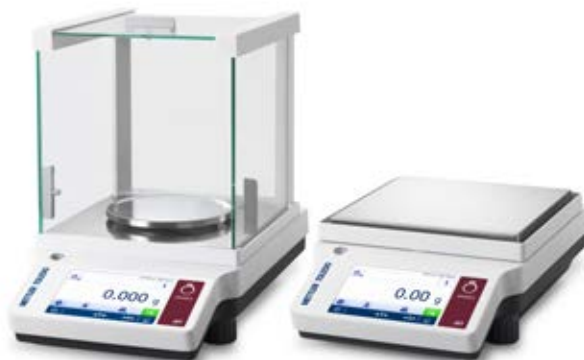

JET Gold and Carat Balances

Smart Features

Color Touchscreen

The bright, clear figures are easy to read in all lighting conditions. The touchscreen is easy to operate and the user interface is simple and intuitive for anyone to use.

Automatic Adjustment

Built-in technology automatically adjusts the balance whenever there is a change in ambient temperature, ensuring your results remain accurate and reliable.

Easy Device Connection

Conveniently run a printer and auxiliary display at the same time. You can even connect a computer and transfer all your data electronically using the built-in function – save time and avoid handwriting errors.

Density Determination

Measure gold purity efficiently using the built-in application which does all the calculations for you. Use the hook on the base for your own density measurement system below the balance.

The color touchscreen is clear and intuitive to use and offers over 15 interface languages and up to 17 weighing units to choose from. Built-in applications provide step-by-step instructions on the screen, and all the calculations are done for you, such as those for totalization and density determination.